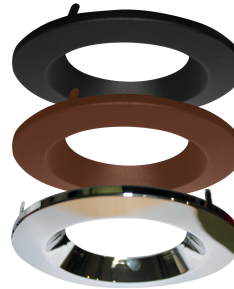

HOW TO INSTALL

ORDERING INFORMATION

4 inch Round Ring

Model No.	Description
LR40RD-W	4" Round Color Smooth Ring / White
LR40RD-B	4" Round Color Smooth Ring / Black
LR40RD-BZ	4" Round Color Smooth Ring / Bronze
LR40RD-SN	4" Round Color Smooth Ring / Satin Nickel
LR40RD-CH	4" Round Color Smooth Ring / Chrome

4 inch Square Ring

Model No.	Description
LR40SQ-W	4" Square Color Smooth Ring / White
LR40SQ-B	4" Square Color Smooth Ring / Black
LR40SQ-BZ	4" Square Color Smooth Ring / Bronze
LR40SQ-SN	4" Square Color Smooth Ring / Satin Nickel
LR40SQ-CH	4" Square Color Smooth Ring / Chrome

5/6 inch Round Ring

Model No.	Description
LR56RD-W	5/6" Round Color Smooth Ring / White
LR56RD-B	5/6" Round Color Smooth Ring / Black
LR56RD-BZ	5/6" Round Color Smooth Ring / Bronze
LR56RD-SN	5/6" Round Color Smooth Ring / Satin Nickel
LR56RD-CH	5/6" Round Color Smooth Ring / Chrome

ACC Color Ring

Retrofit Accessories Trim Color Ring

4 INCH COLOR RING

4 inch Round ring

4 inch Square ring

Dimensions

5/6 INCH COLOR RING

5/6 inch Round ring