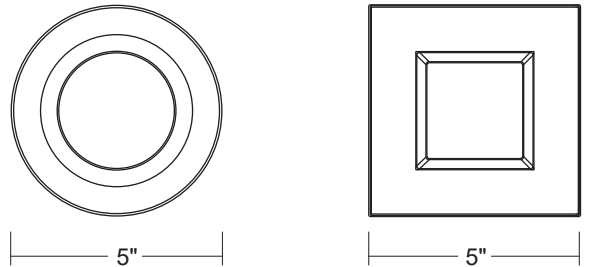

ACC Color Ring

Retrofit Accessories Trim Color Ring

4 INCH COLOR RING

4 inch Round ring

4 inch Square ring

Dimensions

5/6 INCH COLOR RING

5/6 inch Round ring

Dimensions