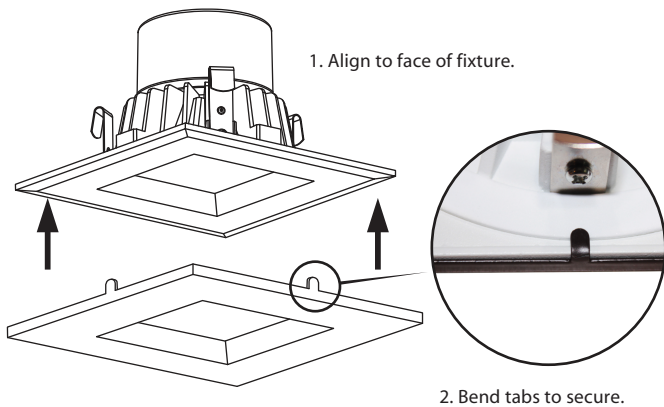

Project: _____

Fixture Type: _____

Location: _____

Contact/Phone: _____

The color trims gives an additional decorative element to the LED Retrofit fixtures. Simple fixings make it easy to install. Available in round and square LED Retrofit.

1. **Color Finish**
2. W - White
   - B - Black
   - BZ - Bronze
   - SN - Satin Nickel
   - CH - Chrome

Model No. of Compatible Retrofit

Color Ring	Model No. of Retrofit
4 inch Round Ring	LRKT400, LRKT400EN
4 inch Square Ring	LRKT448, LRKT448EN
5/6 inch Round Ring	LRKT560EN

HOW TO INSTALL