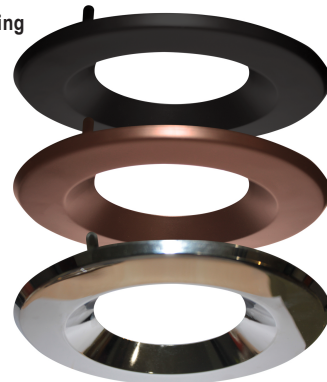

HOW TO INSTALL

ORDERING INFORMATION

4 inch Round Ring

Model No.	Description
LR40RD-W	4" Round Color Smooth Ring / White
LR40RD-B	4" Round Color Smooth Ring / Black
LR40RD-BZ	4" Round Color Smooth Ring / Bronze
LR40RD-SN	4" Round Color Smooth Ring / Satin Nickel
LR40RD-CH	4" Round Color Smooth Ring / Chrome

5/6 inch Round Ring

Model No.	Description
LR56RD-W	5/6" Round Color Smooth Ring / White
LR56RD-B	5/6" Round Color Smooth Ring / Black
LR56RD-BZ	5/6" Round Color Smooth Ring / Bronze
LR56RD-SN	5/6" Round Color Smooth Ring / Satin Nickel
LR56RD-CH	5/6" Round Color Smooth Ring / Chrome

ACC Color Ring

Retrofit Accessories Trim Color Ring

4 INCH COLOR RING

4 inch Round ring

4 inch Square ring

Dimensions

5/6 INCH COLOR RING

5/6 inch Round ring

Dimensions